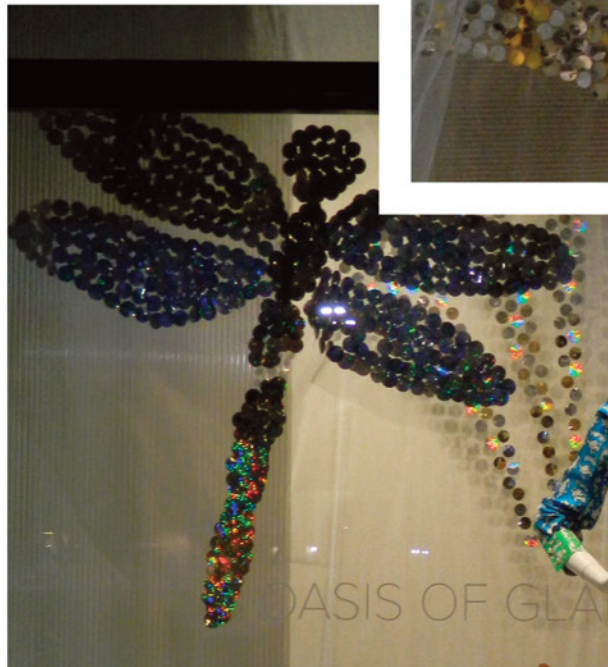

props2go
backdrop
collection

LET'S
GET
SURREAL

Florals
Clouds

Ribbon Lattice

Giant Lattice

Boxwood
Crystal Curtains

Translucent Tropical Flower

Authentic
Bamboo
walls

Translucent
Botanicals
Panels

Iridescent
Animal Print

Embellished
Tulle and
Dragonflies

Red / White / Blue

Painted Wood Walls

Peaked White Walls