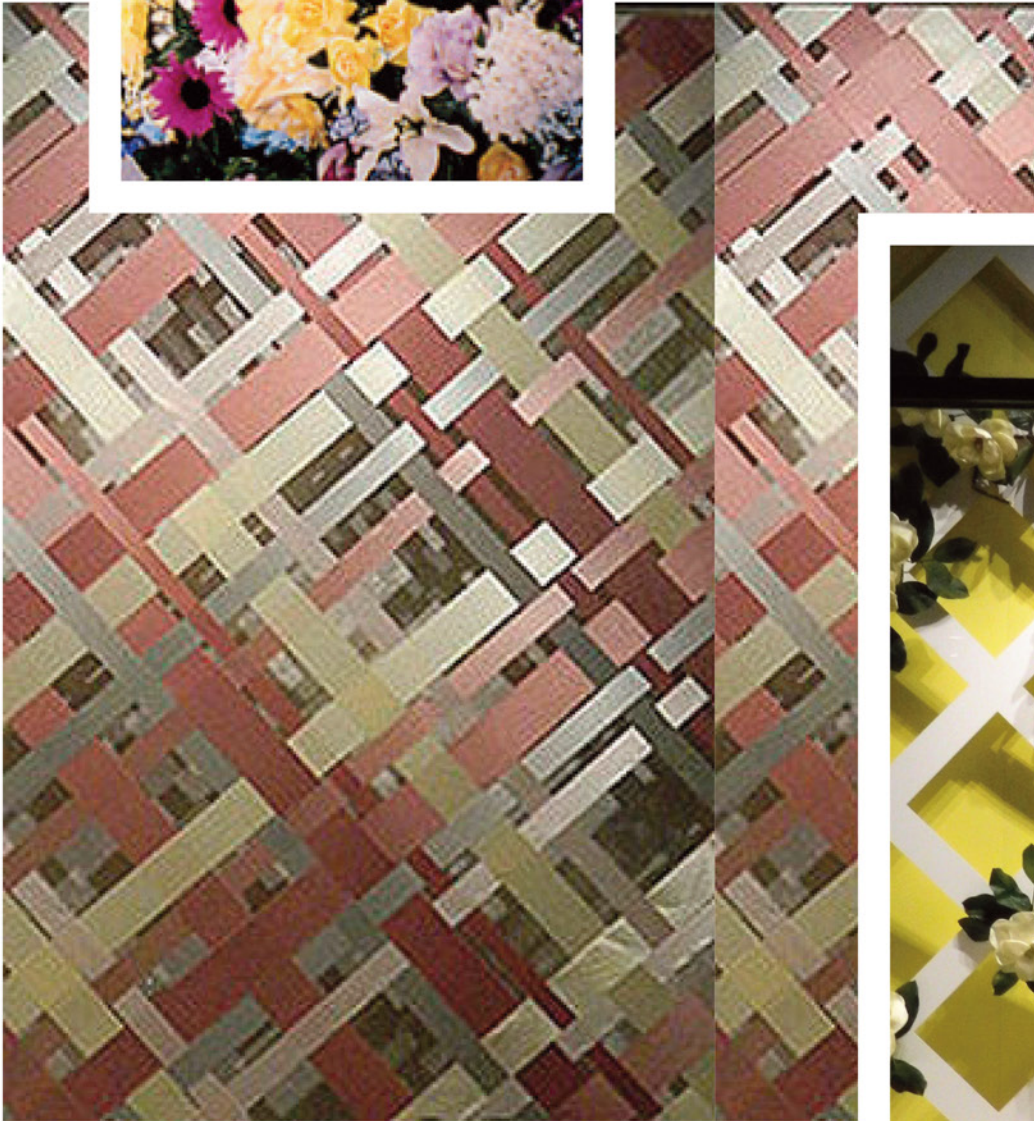

props2go
backdrop
collection

LET'S
GET
SURREAL

Florals
Clouds

Ribbon Lattice

Giant Lattice

Boxwood
Crystal Curtains

Translucent Tropical Flower

Authentic
Bamboo
walls

Translucent
Botanicals
Panels

Iridescent
Animal Print

Embellished
Tulle and
Dragonflies

Red / White / Blue

Painted Wood Walls

Peaked White Walls